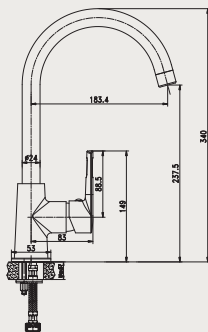

TECHNICAL DRAWING

Royal Ceramics Lanka PLC.

No.20, R.A. De Mel Mawatha, Colombo 03, Sri Lanka.

☎ 076 6 223 344 ✉ info@rcl.lk 🌐 www.rocell.com

FOLLOW US

** Dimensions of fixtures are nominal and may vary within the range of tolerance. These measurements are subject to change or cancellation. No responsibility is assumed for use of superseded or voided leaflet.